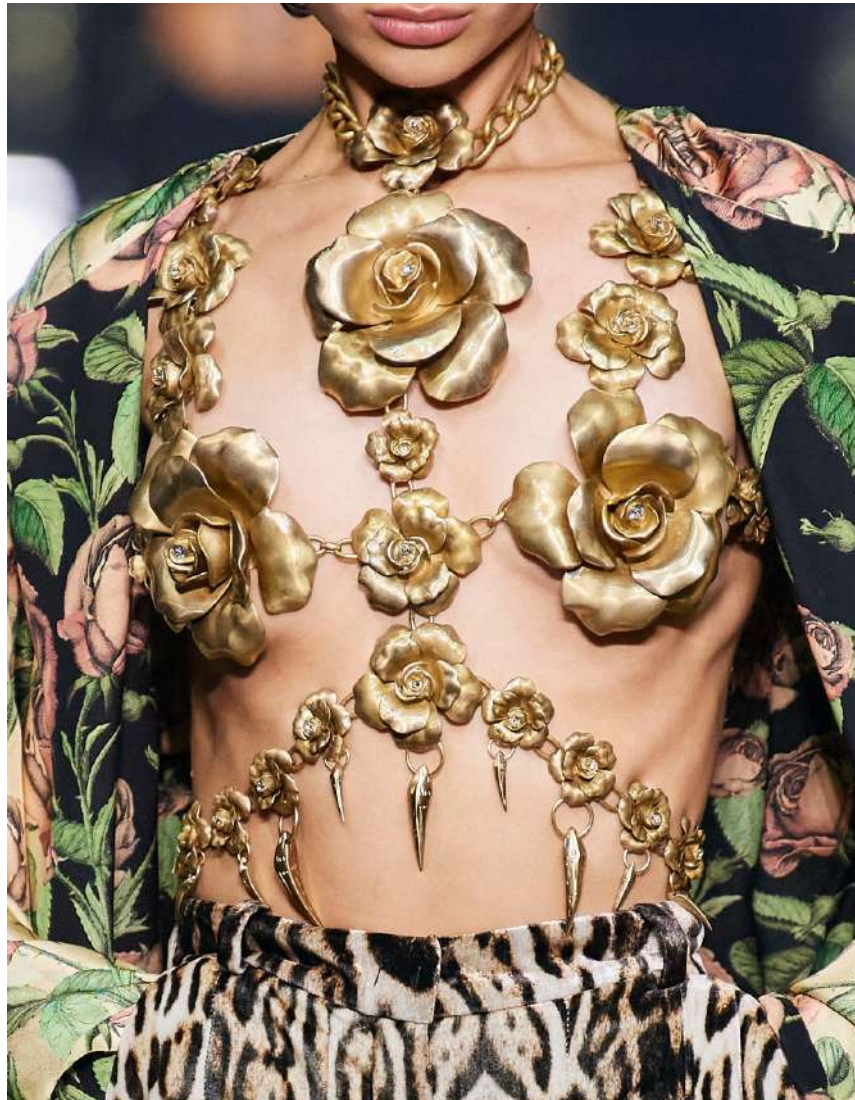

SUN 24 - LINESHEET

Model Code CL5119

PDM NO. PDM020070

Size 54/20-140

005 SAVANE

227 COSMO FOLIE

004 NOIR SMOKE

Prints